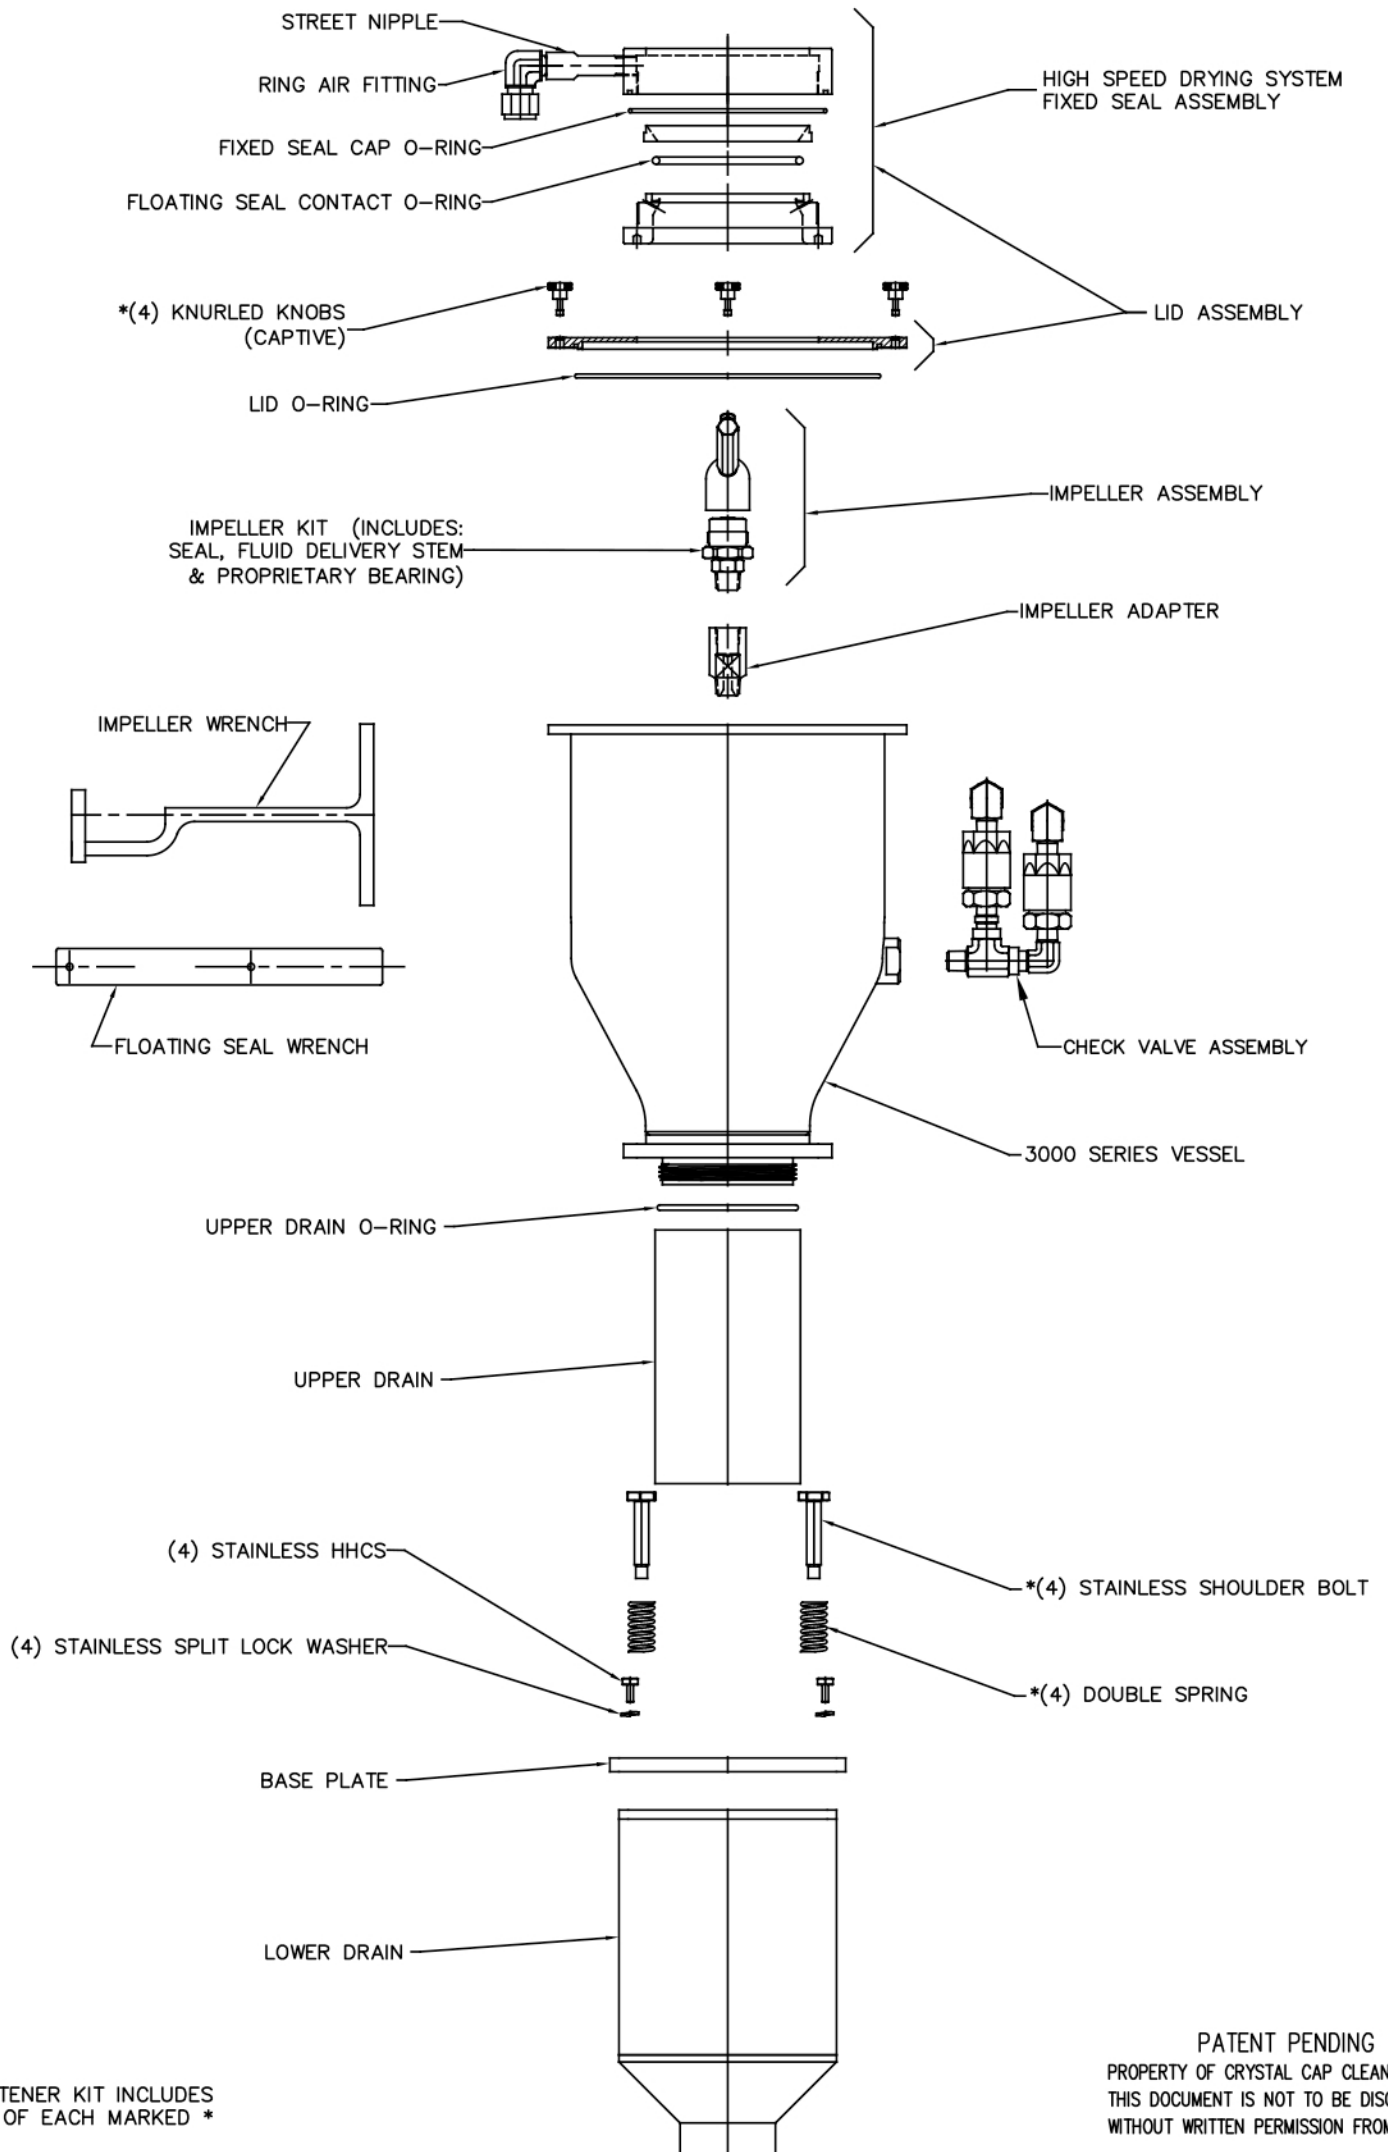

## EXPLODED ASSEMBLY CC-V-3000 VESSEL

FASTENER KIT INCLUDES  
5 OF EACH MARKED \*

PATENT PENDING  
PROPERTY OF CRYSTAL CAP CLEANERS  
THIS DOCUMENT IS NOT TO BE DISCLOSED  
WITHOUT WRITTEN PERMISSION FROM CCC